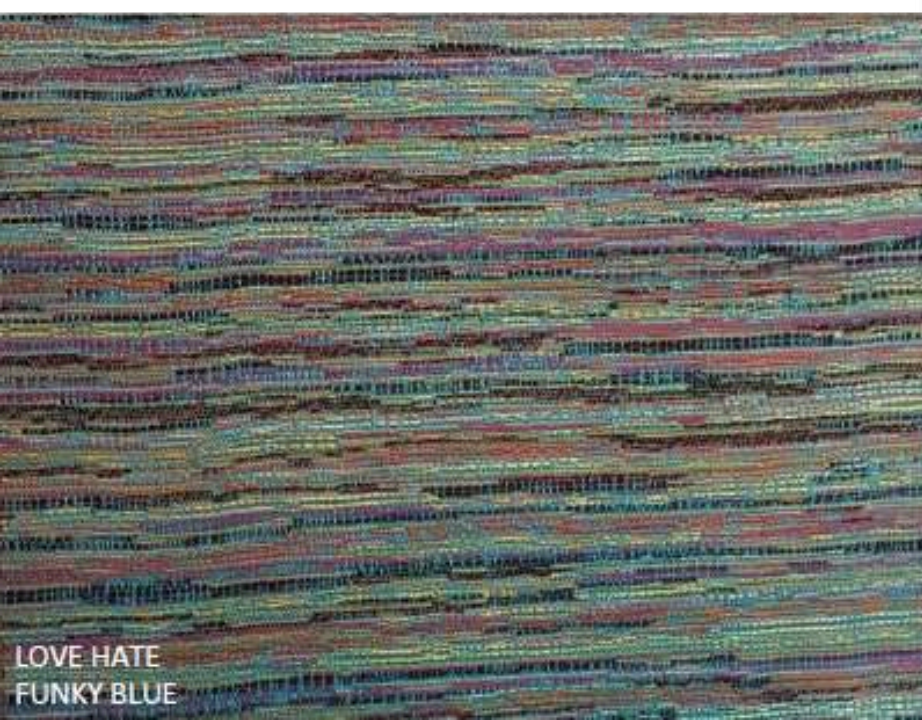

OPEN SECRET
STRAWBERRY

LOVE HATE
FUNKY RED

OLD NEWS WINE

OLD NEWS
TERRACTORA

HAPPY SAD
IVORY

HAPPY SAD
DENIM

LOVE HATE
FUNKY BLUE

LOVE HATE
AQUAMRINE

TRAGIC COMEDY
FUNKY BLUE

VIRTUAL REALITY
LILAC

LOVE HATE
AQUAMARINE

HAPPY SAD
DENIM

ROLLING STOP
JADE

SIMPLEIMPOSSIBLE
BABY BLUE

OPEN SECRET
BLUE

NEW CLASSIC
DENEM

OPEN SECRET
BABY BLU

ROLLING STOP TAN

TRRUE MYTH LINEN

HAPPY SAD DENIM

OXYMORON

ESPECIFICACIONES

DISEÑO

HAPPY SAD
OPEN SECRET
NEW CLASSIC
ROLLING STOP
LOVE HATE
VIRTUAL REALITY
TRAGIC COMEDY

COLOR

BABY BLUE
RED
DENIM
TAN
TURQUESIE
LILAC
TUNKY BLUE
AQUAMERINE
IVORY
TERRACOTA
PURPLE RED
SHEDRON
ATOMIC RED
PLUM
EMERALD
ARTOCHOKE
GREAN TEA

ANCHO

1.40 / 2.80 M

100% POLIÉSTER

INSTRUCCIONES DE LAVADO