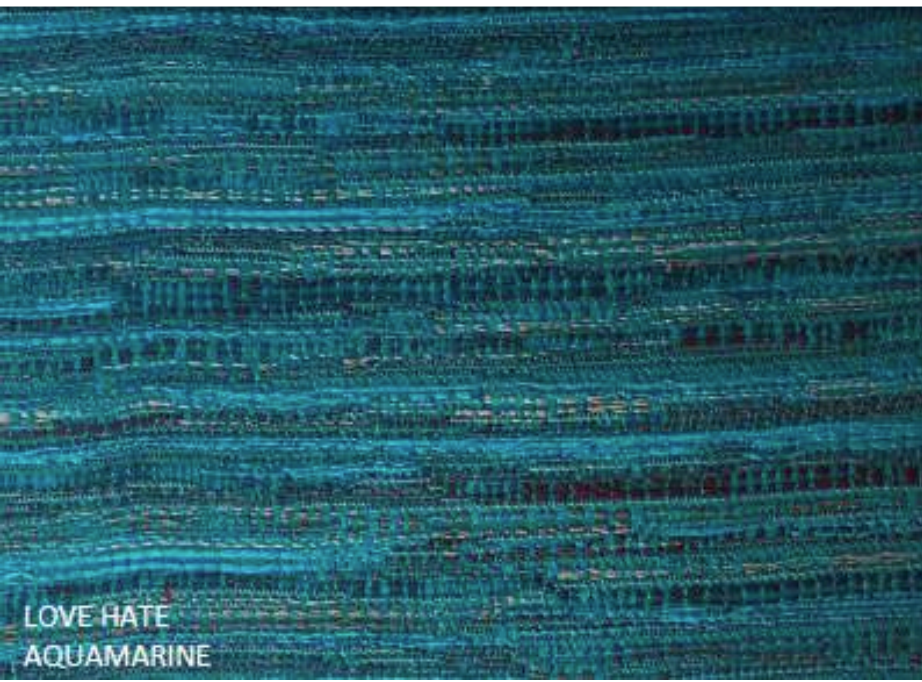

OPEN SECRET
STRAWBERRY

LOVE HATE
FUNKY RED

OLD NEWS WINE

OLD NEWS
TERRACTORA

HAPPY SAD
IVORY

HAPPY SAD
DENIM

LOVE HATE
FUNKY BLUE

LOVE HATE
AQUAMRINE

TRAGIC COMEDY
FUNKY BLUE

VIRTUAL REALITY
LILAC

LOVE HATE
AQUAMARINE

HAPPY SAD
DENIM

ROLLING STOP
JADE

SIMPLEIMPOSSIBLE
BABY BLUE

OPEN SECRET
BLUE

NEW CLASSIC
DENEM

OPEN SECRET
BABY BLU

ROLLING STOP TAN

TRRUE MYTH LINEN

HAPPY SAD DENIM

OXYMORON

ESPECIFICACIONES

DISEÑO

HAPPY SAD
OPEN SECRET
NEW CLASSIC
ROLLING STOP
LOVE HATE
VIRTUAL REALITY
TRAGIC COMEDY

COLOR

BABY BLUE
RED
DENIM
TAN
TURQUESIE
LILAC
TUNKY BLUE
AQUAMERINE
IVORY
TERRACOTA
PURPLE RED
SHEDRON
ATOMIC RED
PLUM
EMERALD
ARTOCHOKE
GREAN TEA

ANCHO

1.40 / 2.80 M

100% POLIÉSTER

INSTRUCCIONES DE LAVADO